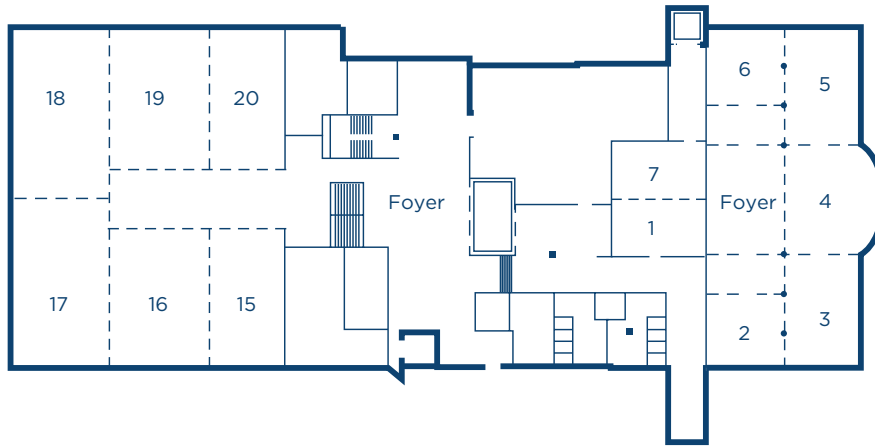

### 419 ROOMS

- standard rooms
- superior rooms
- superior XL rooms
- superior new style rooms
- 2 junior suites
- 2 suites
- 16 connecting rooms
- 1 room adapted for the disabled

### MEETINGS & EVENTS

- 15 meeting rooms
- capacity up to 350 people
- suitable for trainings, meetings, etc.

**FUNCTION ROOMS AND THEIR CAPACITIES**

MEETING ROOM NAME	AREA		square	u-shape	theatre	cabaret	classroom	cocktail	dinner	DAYLIGHT
	M <sup>2</sup>	FEET								
Meeting Room 1 or 7	33	355	8	-	15	-	-	20	10	-
Meeting Room 2 or 6	30	323	8	9	20	-	9	25	10	-
Meeting Room 3 or 5	54	581	18	15	36	25	19	35	32	-
Meeting Room 4	63	678	20	19	45	29	27	50	40	-
Golden Room 2 - 6	231	2486	-	-	180	120	80	300	144	-
Meeting Room 15 or 20	48	517	12	17	25	-	13	30	24	-
Meeting Room 16 or 19	75	807	16	23	45	32	33	60	40	-
Meeting Room 17 or 18	92	990	20	29	60	37	40	70	48	-
Meeting Room 15+16, 19+20	123	1324	-	37	80	45	48	100	64	-
Meeting Room 16+17, 18+19	167	1798	-	41	100	60	65	120	80	-
Meeting Room 17+18	184	1980	48	55	130	80	96	150	96	-
Meeting Room 15+16+17	215	2314	-	55	130	80	96	150	96	-
Meeting Room 18+19+20	215	2314	-	55	130	80	96	150	96	-
Grand Room 15 - 20	455	4898	-	70	300	196	175	450	180	-
Boardroom 12	21	226	8	-	-	-	-	-	-	-
Boardroom 14	24	258	6	-	-	-	-	-	-	-