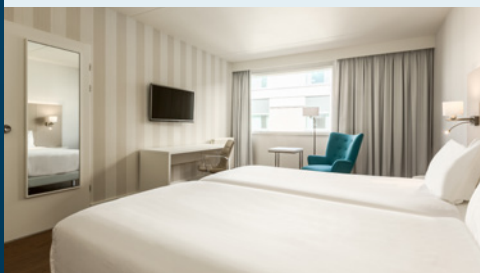

### 419 ROOMS

- standard rooms
- superior rooms
- superior XL rooms
- superior new style rooms
- 2 junior suites
- 2 suites
- 16 connecting rooms
- 1 room adapted for the disabled

### ROOM FACILITIES

- free wireless internet access
- direct dial telephone
- mini bar
- toiletries kit
- hairdryer
- wake up service
- room safety deposit box
- room service